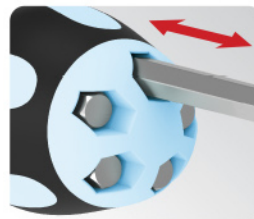

# MULTI BIT RATCHET SCREWDRIVER

**COMFORT**  
**ERGONOMICS**  
**MULTIPLE-PURPOSE**  
**DURABILITY**

- T1000 series ergonomic handle reduces user fatigue after using for long period.
- Innovative handle design.
- Revolver style bit storage for 5 pieces of high quality bits; easy to read tip selection windows for fast bit changes.
- High torque ratchet mechanism brings higher efficiency to the works.
- Smart ratchet supports free turning ratchet with integrated switch for forward, locking and reverse operations.
- The 1/4" hex long bits allow users to operate in an extended distance. The bits can also be used to work with power tools.

7 IN 1

Smart bits storage make it easier to see the bit tips and convenient for bit changes.

Revolver style bit storage for 5 pieces of high quality bits.

The 1/4" hex long bits allow users to operate in an extended distance. The bits can also be used to work with power tools.