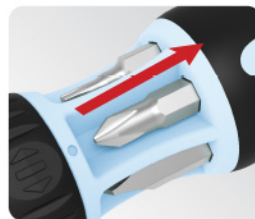

# MULTI BIT RATCHET SCREWDRIVER

**COMFORT**  
**ERGONOMICS**  
**MULTIPLE-PURPOSE**  
**DURABILITY**

- T1000 series ergonomic handle reduces user fatigue after using for long period.
- Innovative handle design.
- Revolver style bit storage for 5 pieces of high quality bits; easy to read tip selection windows for fast bit changes.
- High torque ratchet mechanism brings higher efficiency to the works.
- Smart ratchet supports free turning ratchet with integrated switch for forward, locking and reverse operations.
- The 1/4" hex long bits allow users to operate in an extended distance. The bits can also be used to work with power tools.

7 IN 1

Smart bits storage make it easier to see the bit tips and convenient for bit changes.

Revolver style bit storage for 5 pieces of high quality bits.

The 1/4" hex long bits allow users to operate in an extended distance. The bits can also be used to work with power tools.