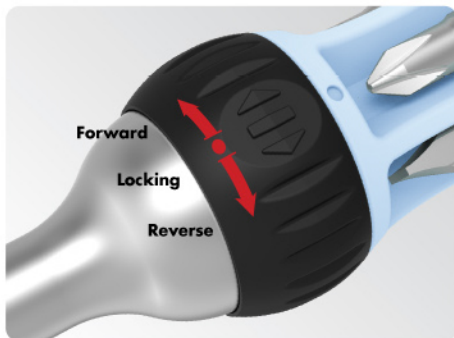

# MULTI BIT RATCHET SCREWDRIVER

**COMFORT**  
**ERGONOMICS**  
**MULTIPLE-PURPOSE**  
**DURABILITY**

- T1000 series ergonomic handle reduces user fatigue after using for long period.
- Innovative handle design.
- Revolver style bit storage for 5 pieces of high quality bits; easy to read tip selection windows for fast bit changes.
- High torque ratchet mechanism brings higher efficiency to the works.
- Smart ratchet supports free turning ratchet with integrated switch for forward, locking and reverse operations.
- The 1/4" hex long bits allow users to operate in an extended distance. The bits can also be used to work with power tools.

7 IN 1

Smart bits storage make it easier to see the bit tips and convenient for bit changes.

Revolver style bit storage for 5 pieces of high quality bits.

The 1/4" hex long bits allow users to operate in an extended distance. The bits can also be used to work with power tools.